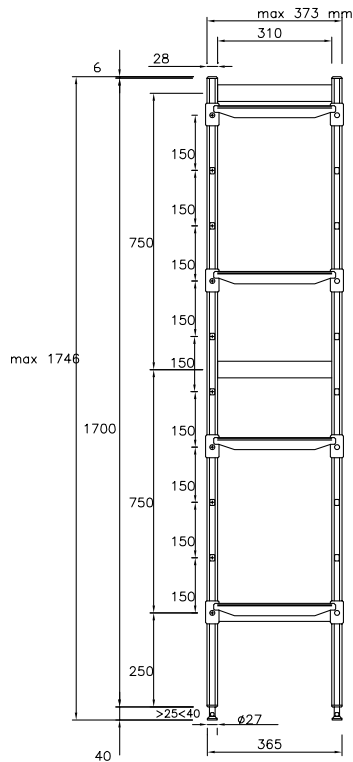

Front

	A mm	C mm	D mm	E mm
137050	708	744	373	407
137051	798	834	373	407
137052	886	922	373	407
137053	974	1010	373	407
137054	1062	1098	373	407
137055	1152	1188	373	407
137056	1240	1276	373	407
137057	1330	1366	373	407
137058	1505	1541	373	407

Key Information:

Uprights

137055 (ACS1184) 1

External dimensions, Width: 1188 mm

External dimensions, Depth: 373 mm

External dimensions, Height: 1700 mm

Max loading weight: 680 kg

Net weight: 19 kg