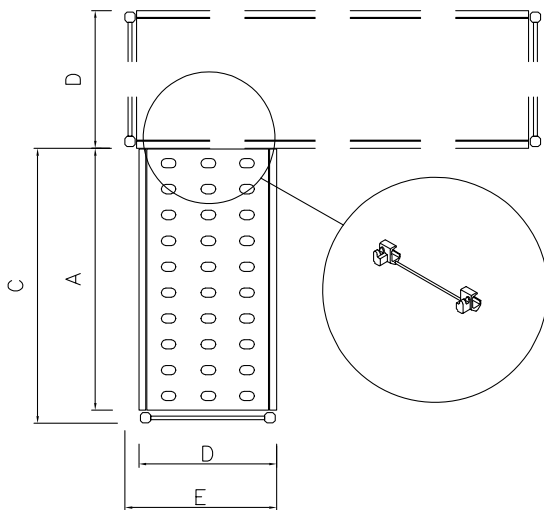

Front

Top

Other

	A mm	C mm	D mm	E mm
137050	708	744	373	407
137051	798	834	373	407
137052	886	922	373	407
137053	974	1010	373	407
137054	1062	1098	373	407
137055	1152	1188	373	407
137056	1240	1276	373	407
137057	1330	1366	373	407
137058	1505	1541	373	407

Key Information:

Uprights

137055 (ACS1184) 1

External dimensions, Width: 1188 mm

External dimensions, Depth: 373 mm

External dimensions, Height: 1700 mm

Max loading weight: 680 kg

Net weight: 19 kg